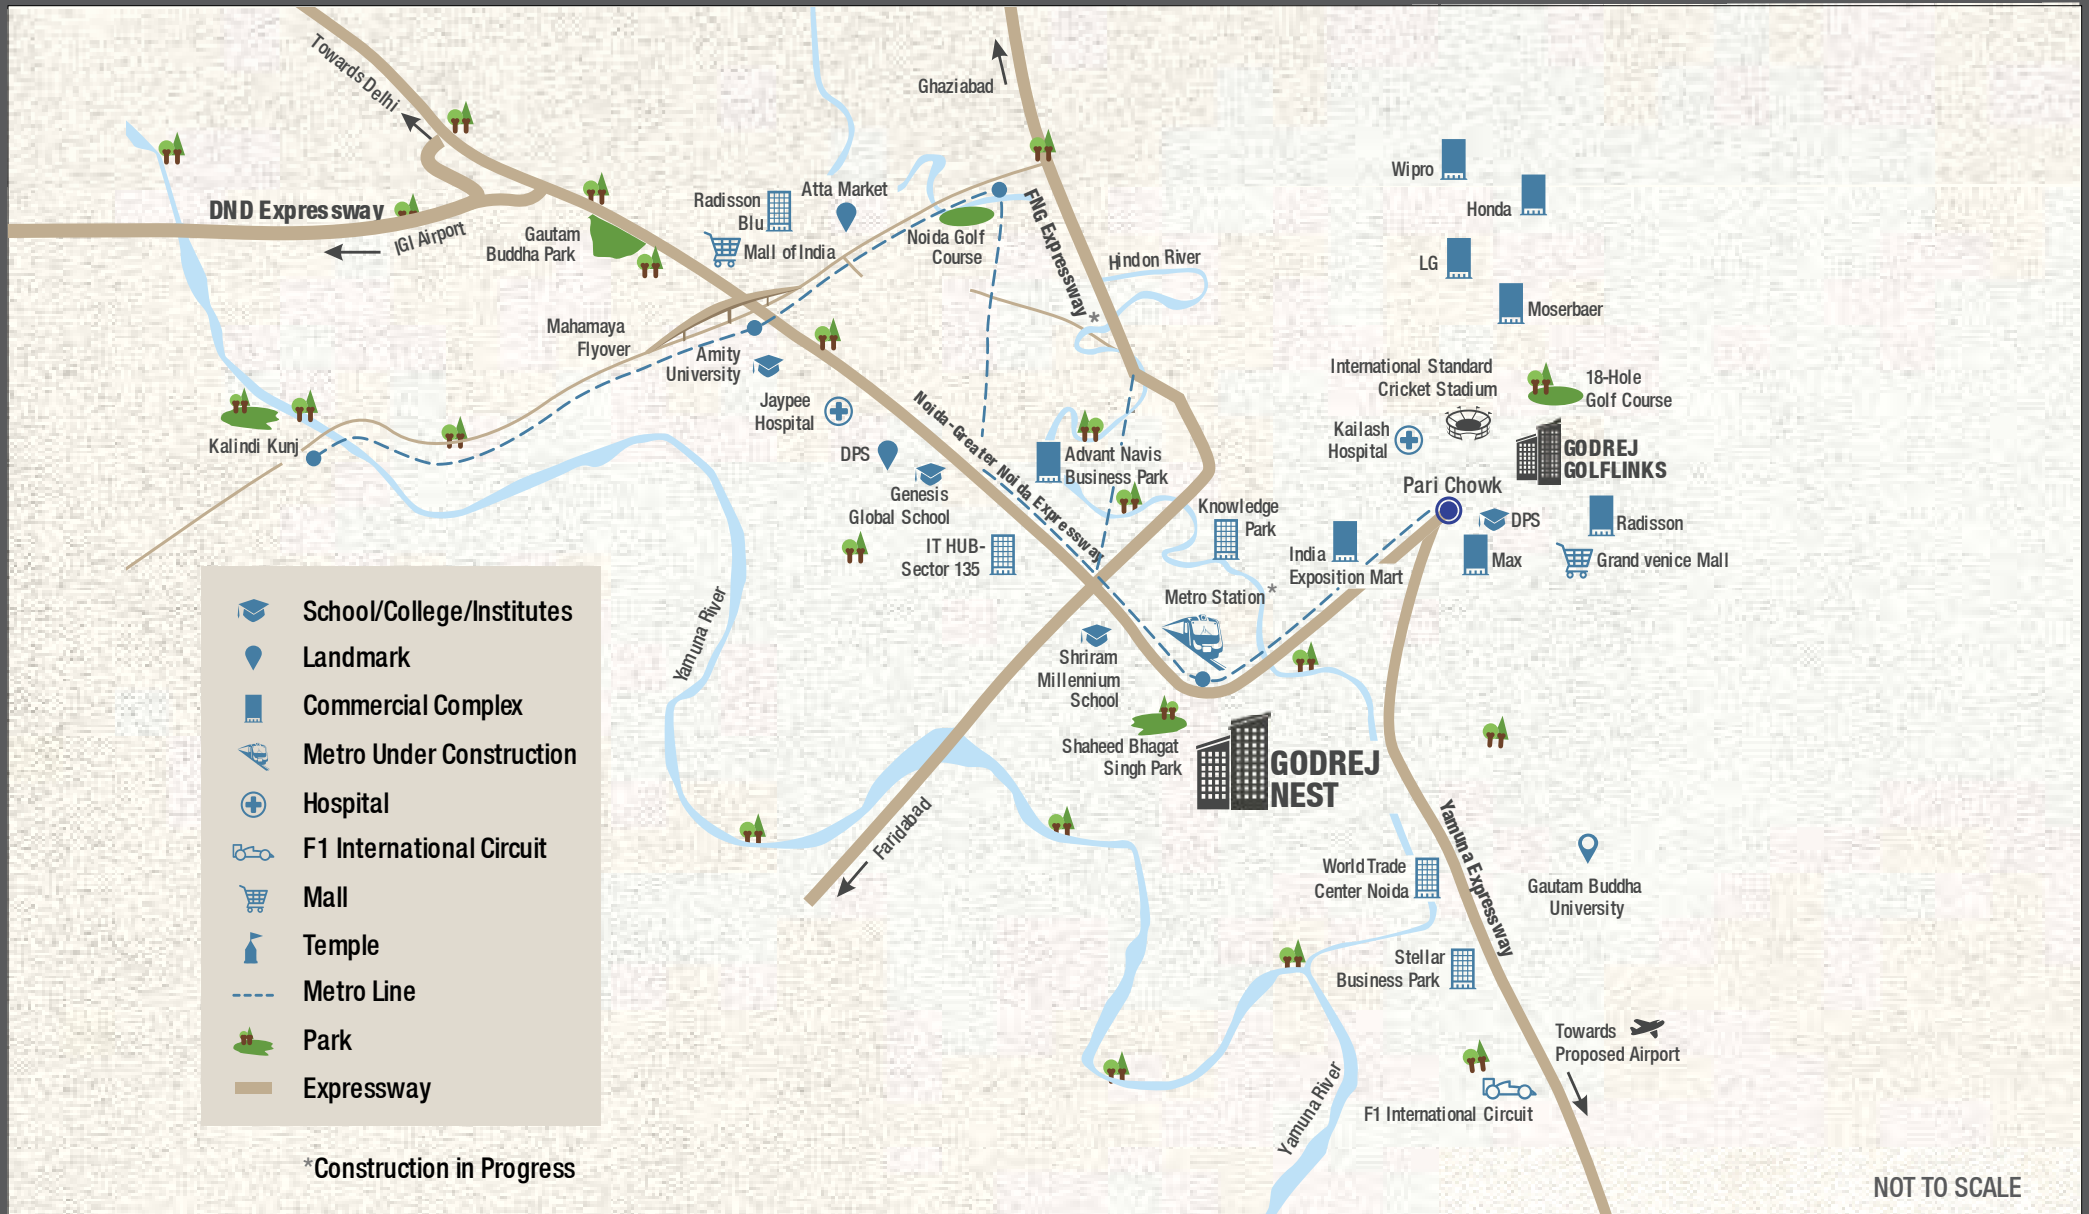

GODREJ NEST

SECTOR 150, NOIDA

**LIVE
SECURED**

YOUR SECURED ADDRESS
AT NOIDA

LOCATION MAP

NOT TO SCALE

CONNECTIVITY

SEAMLESS CONNECTIVITY
FROM PROPOSED
INTERNATIONAL AIRPORT

UPCOMING METRO
CONNECTIVITY TO
CONNAUGHT PLACE,
IGI AIRPORT, NDLS
AND GURGAON

SIGNAL FREE CONNECTIVITY
TO DELHI VIA NOIDA -
GR. NOIDA E-WAY

NEARBY SOCIAL INFRASTRUCTURE

SCHOOLS

- Lotus Valley International School, Sector 126, Noida
- DPS, Sector 132, Noida
- Somerville International School, Sector 132, Noida
- Shriram Millennium School, Sector 135, Noida
- Genesis Global School, Sector 132, Noida